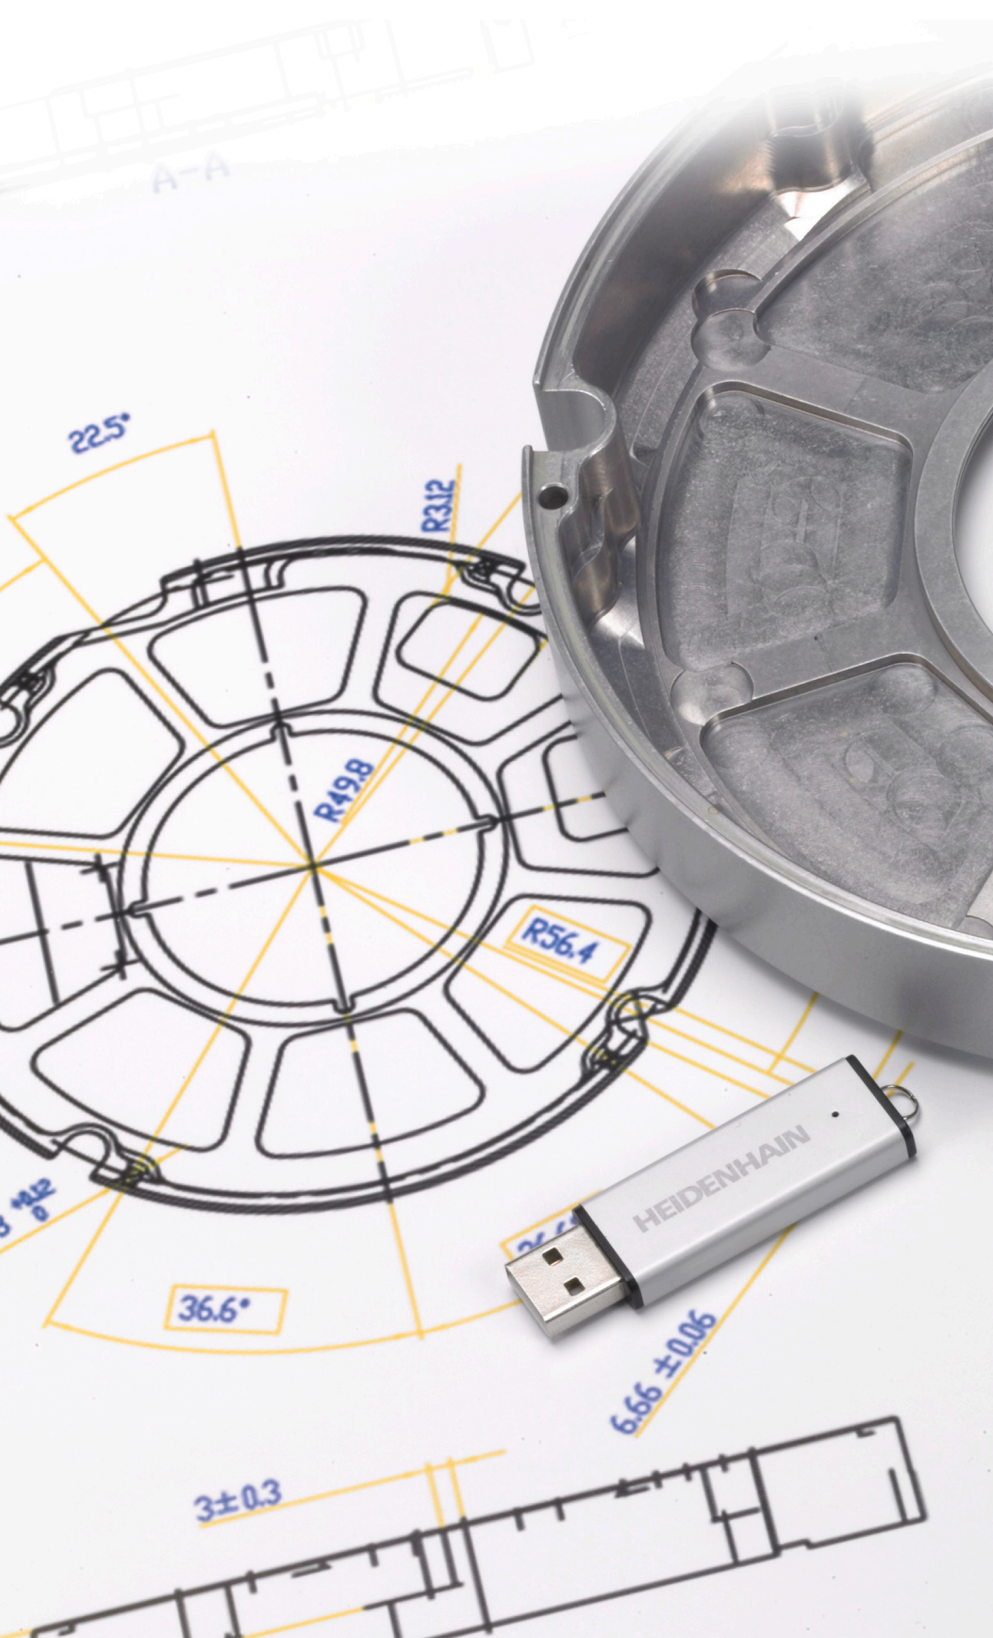

HEIDENHAIN

NC-Solutions

Drawing set 13002

English (en)
4/2017

1 Drawing set_13002

Drawing set watch case